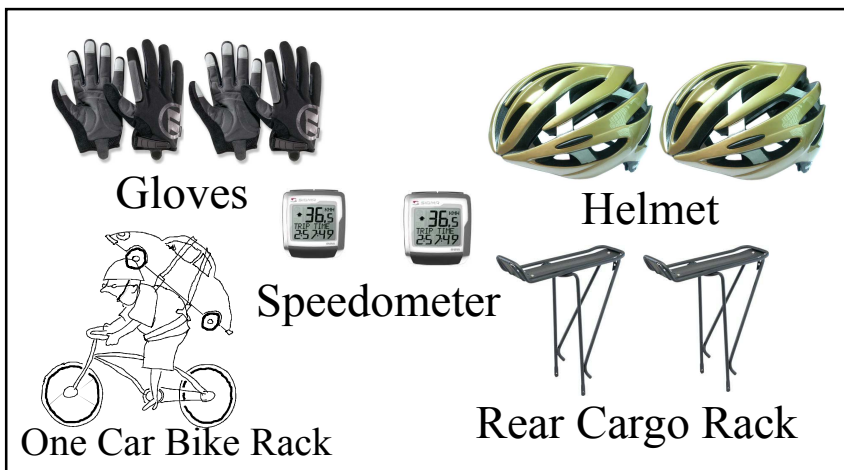

## Pair of TREK 7200 Bikes Including

One Car Bike Rack

Rear Cargo Rack

Bikes and equipment supplied by the ORLEANS CYCLE SHOP, Orleans

Friends of Cape Cod Museum of Natural History  
**2009 Raffle**

Pair of TREK model 7200 bikes with  
helmets, rear cargo racks, speedometers,  
and gloves plus a car bike rack  
Tuesday September 8, 2009  
\$10.00 each                      3 for \$25.00